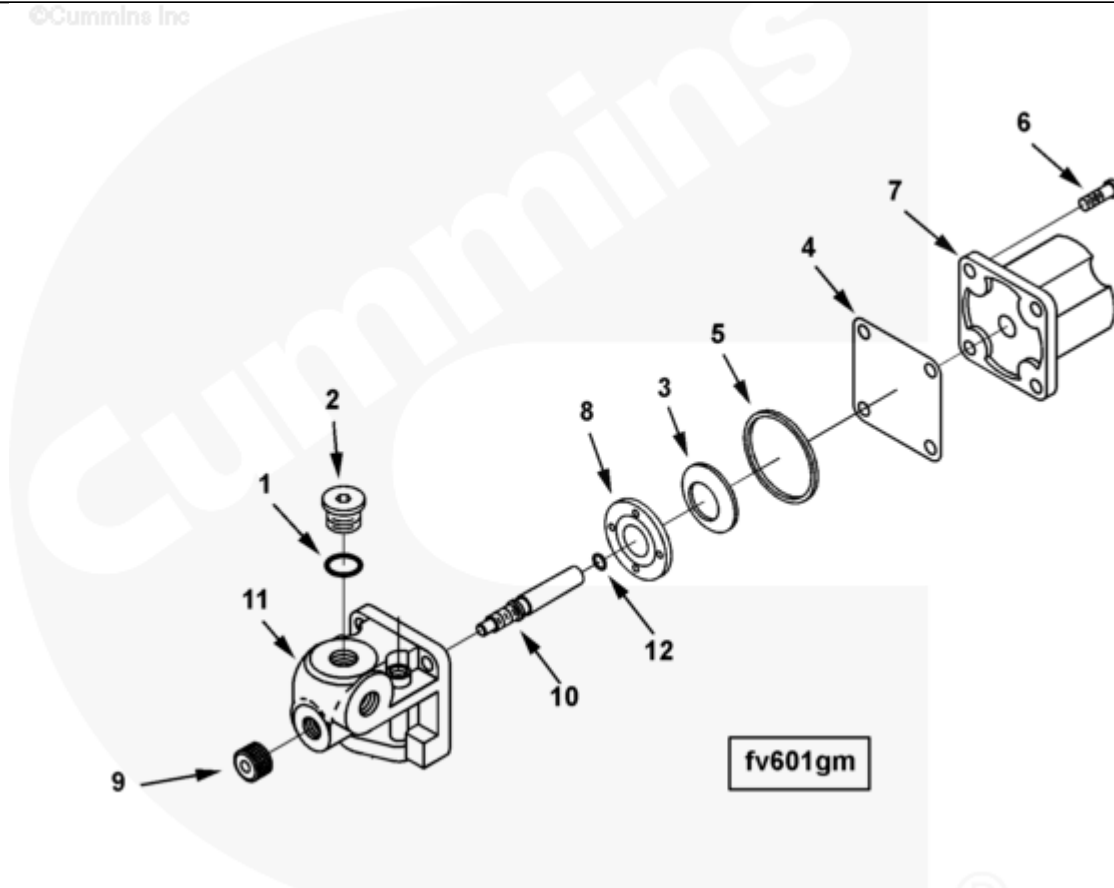

Parts Catalog - Option Detail

Electronic Parts Catalog - Option Detail				
Option	Group	Graphic	Film Card	Date
FV6032-01	05.06	fv601gm	K38	03-AUG-98
Engines	GTA38, K38, KTA38GC CM558, QSK38 CM2150 K106, QSK38 CM2150 MCRS, QSK38 CM850 MCRS			

©Cummins Inc

[SMALL](#) | [MEDIUM](#) | [LARGE](#)

Cart	Ref No	Part Number	Part Description	Required	Remarks
<input type="button" value="View My Cart"/>					
		FV6032-01	Fuel Valve		Fuel shut off valve...(More)
					type: Standard
					Voltage: 12volt
					Terminal: Twin
<input type="checkbox"/>		3348329	Shut-Off Valve	1	
<input type="checkbox"/>		3067424	Threaded Plug	1	1/2 - 20 UNF.

<input type="checkbox"/>	1	3037236	O-Ring Seal	1	Ref. SPT 97T10
	2	3067347	Threaded Plug	1	
		3348328	Fuel Shut-Off Valve	1	
<input type="checkbox"/>	3	129768	Valve Spring	1	
<input type="checkbox"/>	4	129839	Shut-Off Valve Shield	1	
<input type="checkbox"/>	5	129888	Rectangular Ring Seal	1	
<input type="checkbox"/>	6	187556	Fillister Head Cap Screw	4	
<input type="checkbox"/>	7	3098354	Solenoid	1	
<input type="checkbox"/>	8	3030970	Valve Disc	1	
<input type="checkbox"/>		3073890	Fuel Shut-Off Valve Body	1	
<input type="checkbox"/>	9	129838	Knob	1	
<input type="checkbox"/>	10	3013036	Shut-Off Valve Shaft	1	
	11	3073891	Shut-Off Valve Body	1	
<input type="checkbox"/>	12	3279794	O-Ring Seal	1	